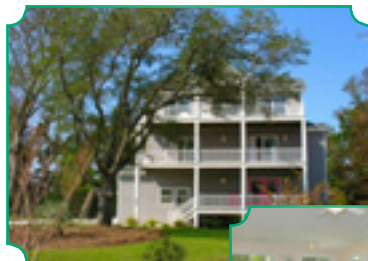

Aerial Map #27

Hawks Nest

228 West Shorewood Drive
Emerald Isle

3 Bedroom - 3 Full / 1 Half Bath
Saturday

1/3/09-4/3/09	$1500
4/4/09-5/15/09	$1500
5/16/09-6/12/09	$1500
6/13/09-8/14/09	$2300
8/15/09-9/11/09	$1500
9/12/09-1/1/10	$1500